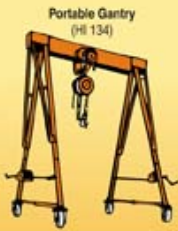

HB-01

HB-04

CC-09

SC-37

SC-41

OT-45

Castor Wheel
(HI 131)

C.I. Wheels with Solid rubber tyres & bearing PV/HDPE/Fibre wheels are also available (HI 132)

West Box
(HI 133)

Portable Gantry
(HI 134)

Double Wheel Barrow
(HI 135)

Mobile Floor Crane
(Hyd. & Mechanical)
HI 136

Drum Trolley
(HI 137)

Drum Lifts
(HI 138)

Drum Stackers Cum Tilter
(HI 139)

Drum Stackers
(HI 140)